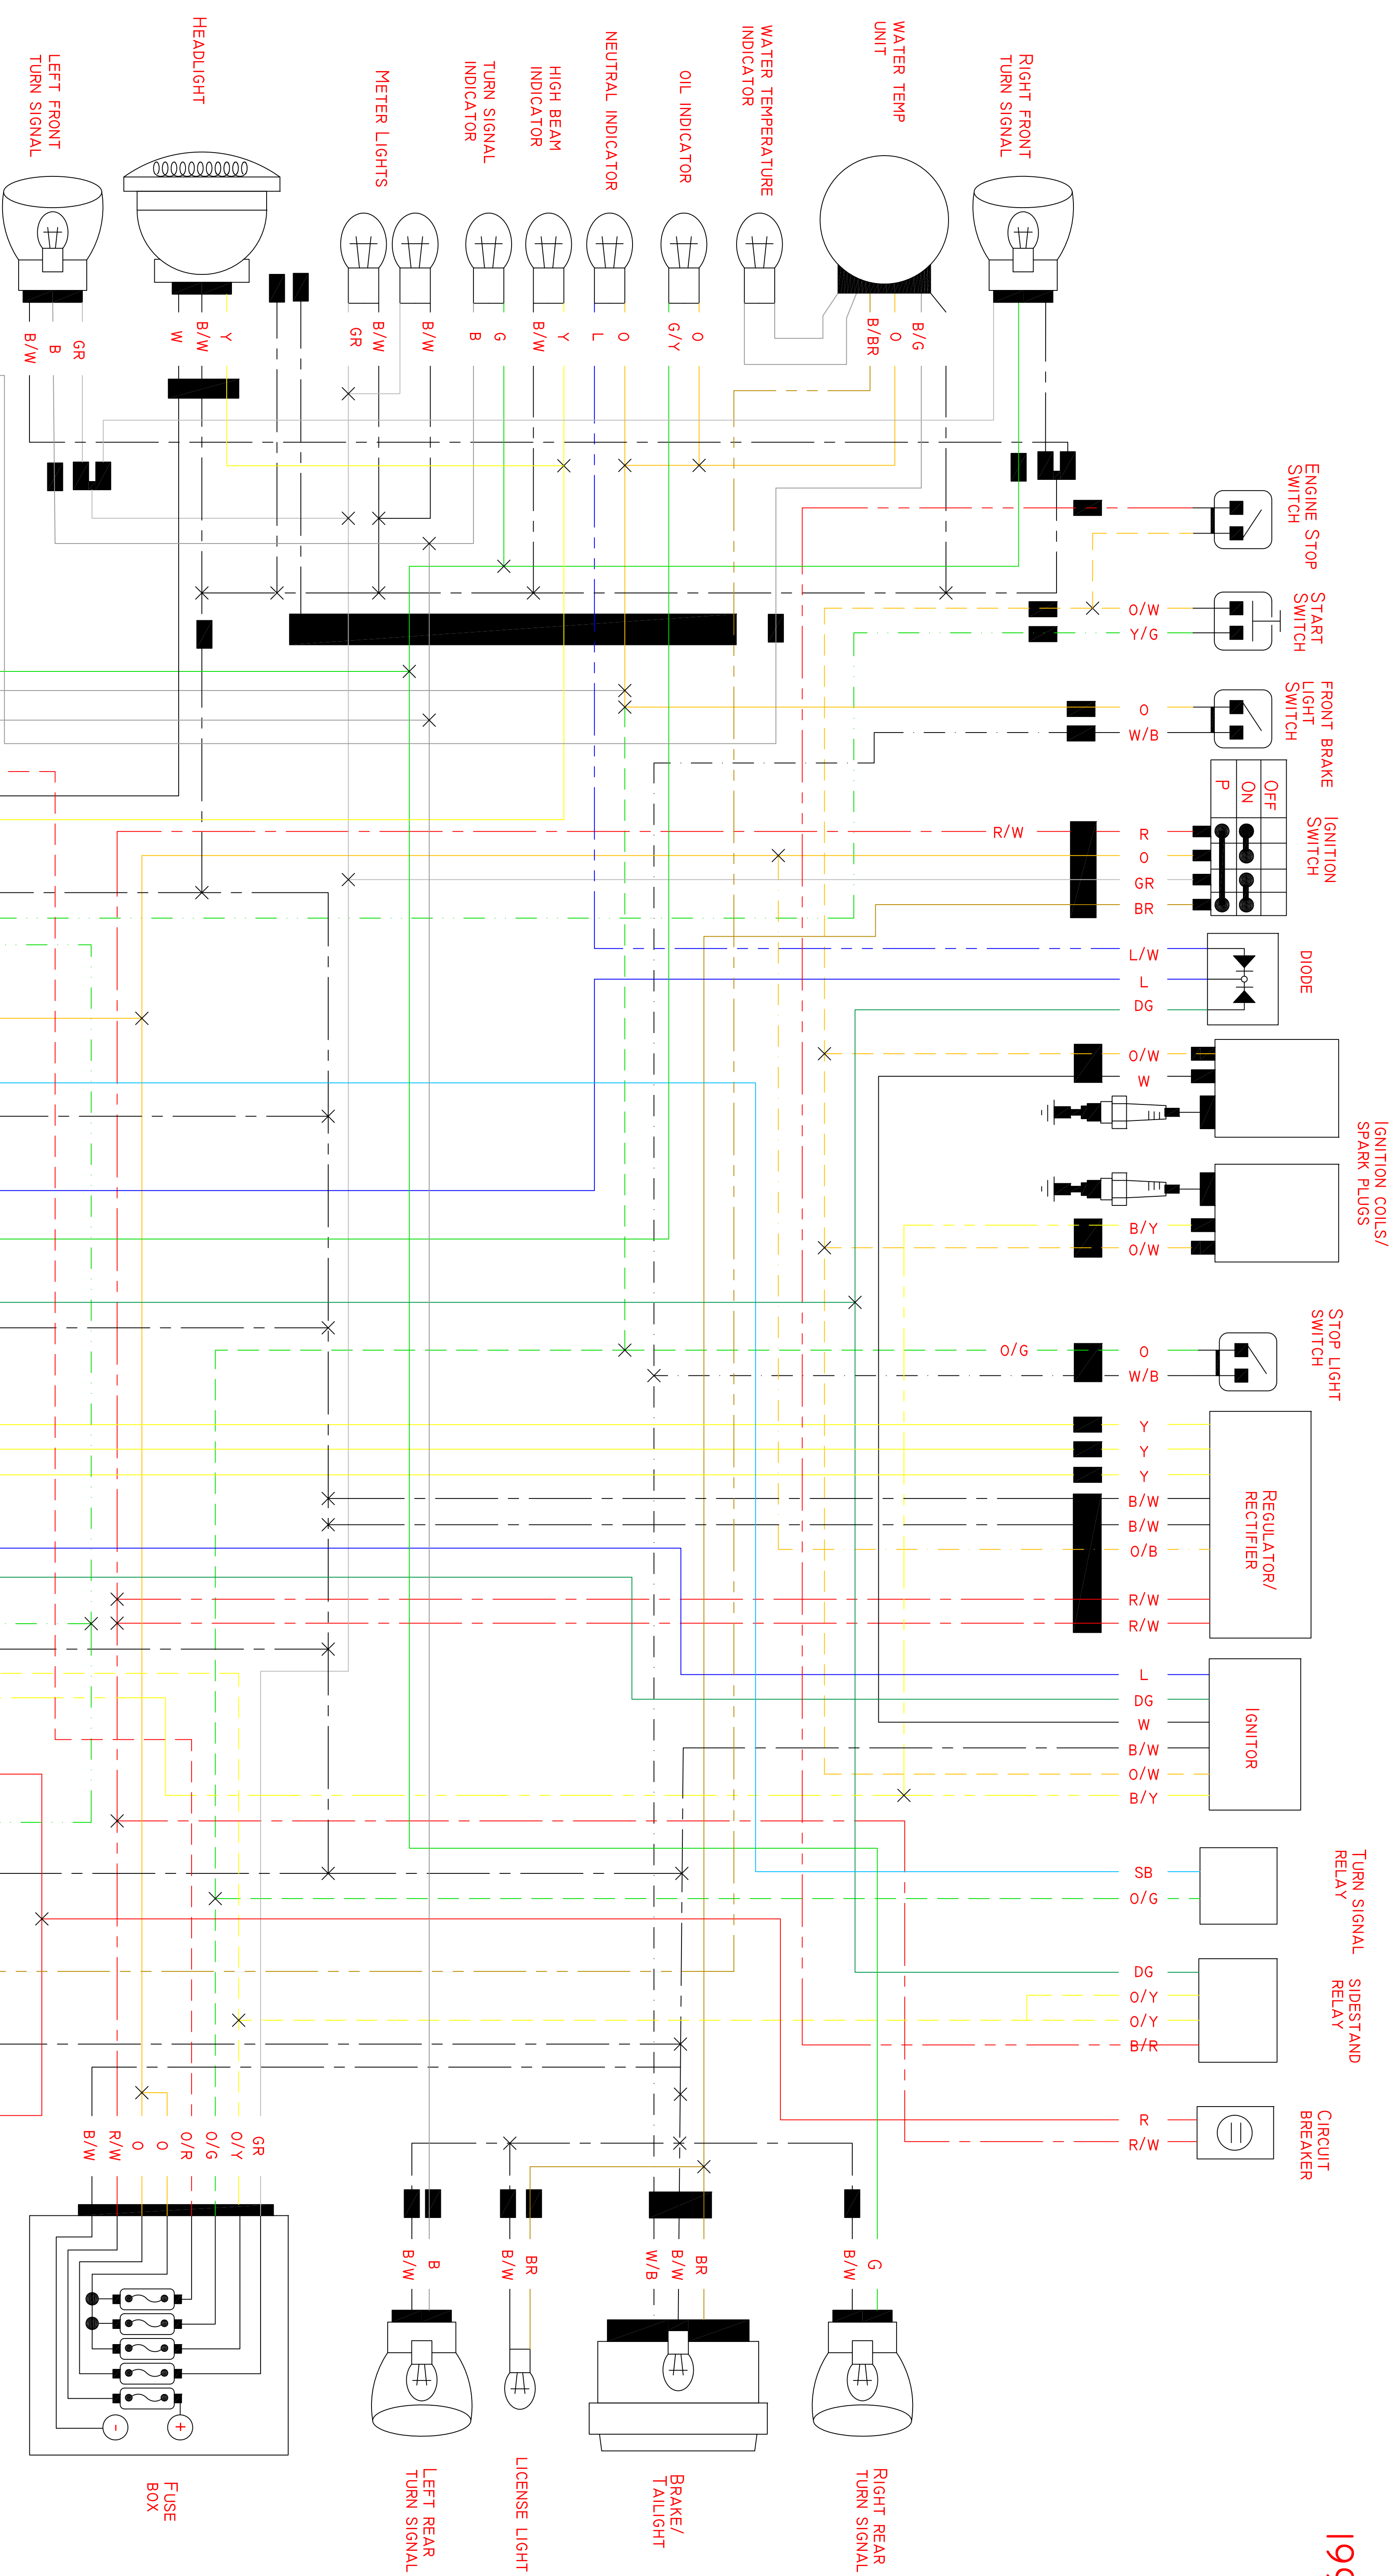

1995 VS800

- B BLACK
- W WHITE
- R RED
- G GREEN
- L BLUE
- Y YELLOW
- O ORANGE
- BR BROWN
- GR GRAY
- DG DARK GREEN
- SB SKY BLUE
- Y/W YELLOW/WHITE
- Y/G YELLOW/GREEN
- L/W BLUE/WHITE
- B/W BLACK/WHITE
- R/W RED/WHITE
- G/W GREEN/WHITE
- B/R BLACK/RED
- B/Y BLACK/YELLOW
- B/BR BLACK/BROWN
- W/B WHITE/BLACK
- W/G WHITE/GREEN
- O/B ORANGE/BLACK
- O/W ORANGE/WHITE
- O/R ORANGE/RED
- O/G ORANGE/GREEN
- O/L ORANGE/BLUE
- O/Y ORANGE/YELLOW